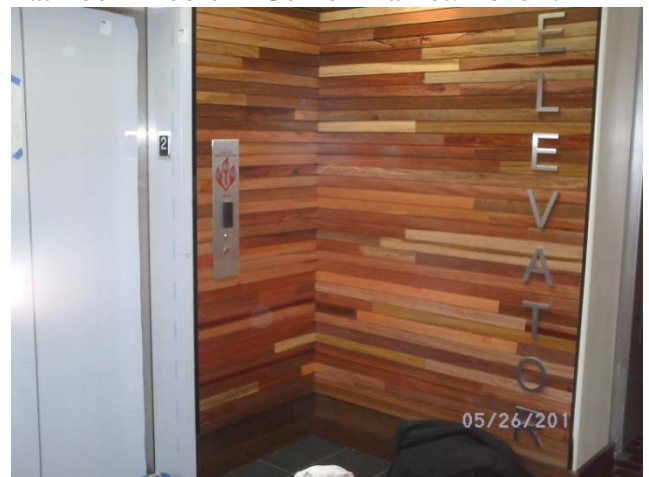

Cedar River Group TI

Level 7 Elevator Lobby

Finishing the new Can-Can Bar

Piping and Painting in Cedar River

Corner Market Shaft

New Counter in Pike Place Flowers

Level 6 Elevator Lobby

Bathroom Doors in Corner Market: Level 7

Level 8 Elevator Lobby

Pike Place Bar & Grill

Wood Wall at Pike Place Bar & Grill

Sanitary Market Post Alley Entrance

Paint in Sanitary Market outside 3 Girls

Sanitary Market Apartments patching

New counter, new wall covering and new paint
in 3 Girls