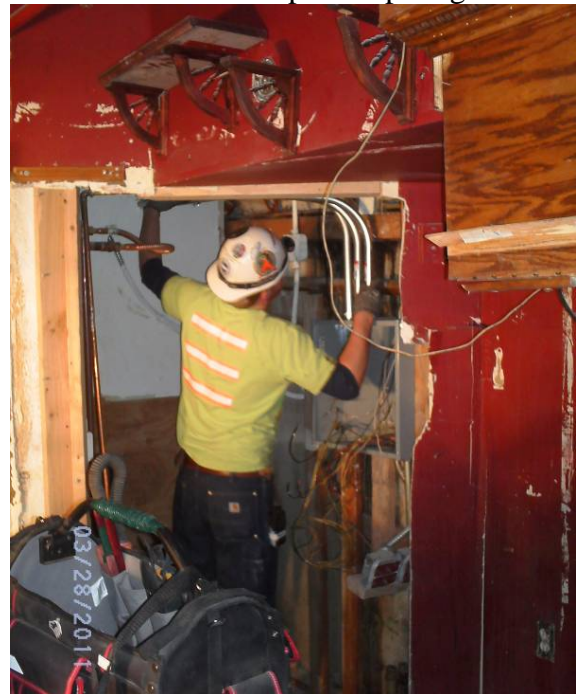

Rachel's Homecoming

Lusty Brace Frame Installation

Triangle Market New Roof

Carpentry work in Mr. D.'s

Trench in the Sanitary Market

Painting in Old Duffer's

Jack's Fish: Finishing the new slab

Jack's Fish: Finishing the new slab

Outside Crumpet Shop – drag strut prep

Painting the floor in Bohemia

Conduit Electrical Rough-in Can Can

Electrical Room of Sanitary Market Basement

Sanitary Market Apartments: Prepping for Lusty Brace Frame