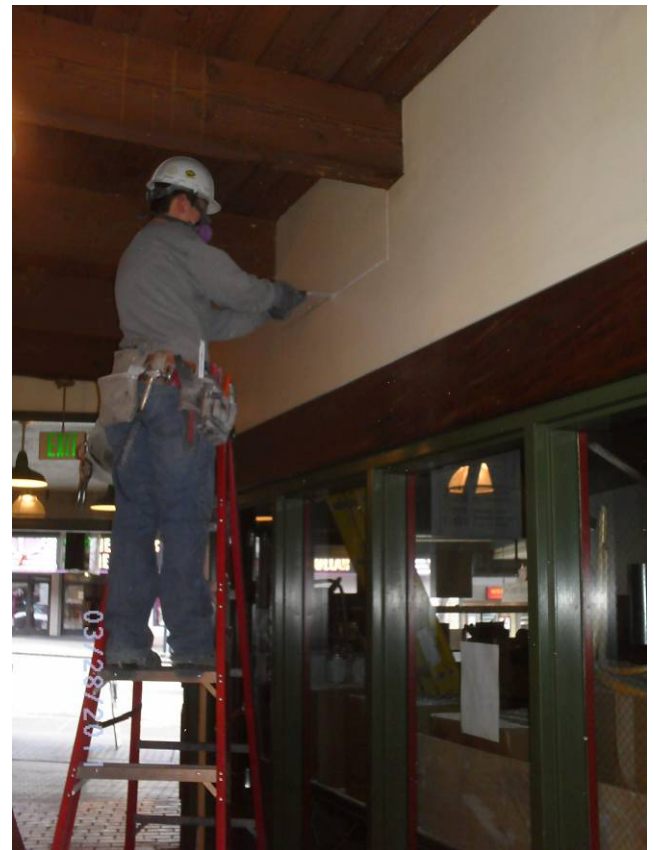

Rachel's Homecoming

Lusty Brace Frame Installation

Triangle Market New Roof

Carpentry work in Mr. D.'s

Trench in the Sanitary Market

Painting in Old Duffer's

Jack's Fish: Finishing the new slab

Jack's Fish: Finishing the new slab

Outside Crumpet Shop – drag strut prep

Painting the floor in Bohemia

Conduit Electrical Rough-in Can Can

Electrical Room of Sanitary Market Basement

Sanitary Market Apartments: Prepping for Lusty Brace Frame