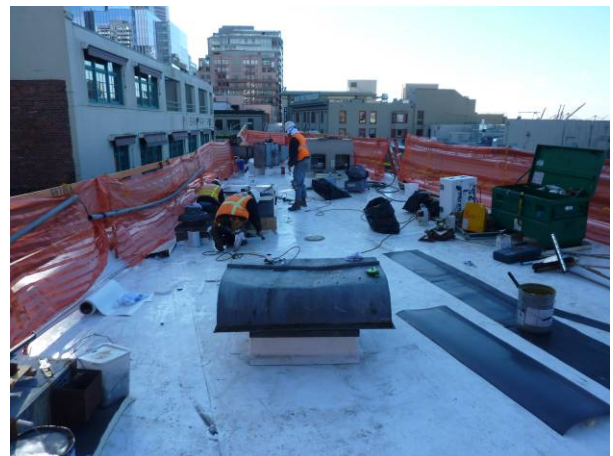

Rachel's Homecoming

Lusty Brace Frame Installation

Triangle Market New Roof

Carpentry work in Mr. D.'s

Trench in the Sanitary Market

Painting in Old Duffer's

Jack's Fish: Finishing the new slab

Jack's Fish: Finishing the new slab

Outside Crumpet Shop – drag strut prep

Painting the floor in Bohemia

Conduit Electrical Rough-in Can Can

Electrical Room of Sanitary Market Basement

Sanitary Market Apartments: Prepping for Lusty Brace Frame