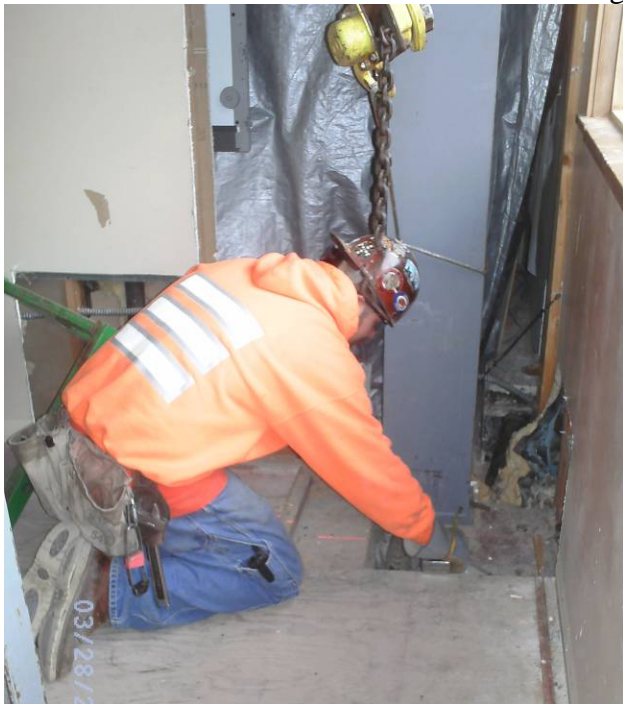

Rachel's Homecoming

Lusty Brace Frame Installation

Triangle Market New Roof

Carpentry work in Mr. D.'s

Trench in the Sanitary Market

Painting in Old Duffer's

Jack's Fish: Finishing the new slab

Jack's Fish: Finishing the new slab

Outside Crumpet Shop – drag strut prep

Painting the floor in Bohemia

Conduit Electrical Rough-in Can Can

Electrical Room of Sanitary Market Basement

Sanitary Market Apartments: Prepping for Lusty Brace Frame