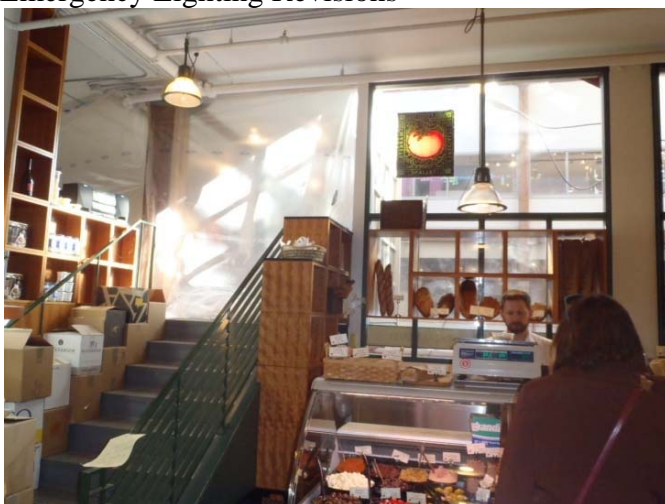

Economy Market, Soames Dunn and Stewart House

Duct work in De Laurenti's

Stewart House Pike Scaffolding

Emergency Lighting Revisions

Electrical Wiring installation: Post Alley

Dust barrier between work zone and shoppers at De Laurenti's

Soames Dunn Elevator Shaft

Economy Market, Soames Dunn and Stewart House

Duct bank demolition - Market Theater

New Concrete work in Theater

Elevator Steel Economy Market

Loading Drag Struts for DeLaurenti

Economy Market, Soames Dunn and Stewart House

Vacuum truck outside Soames Dunn

New Electrical Service Economy Building

Installing Railing at Stewart House

Balcony railing at Stewart House

Prepping for renovation of new bathroom and flooring in Stewart House apartment